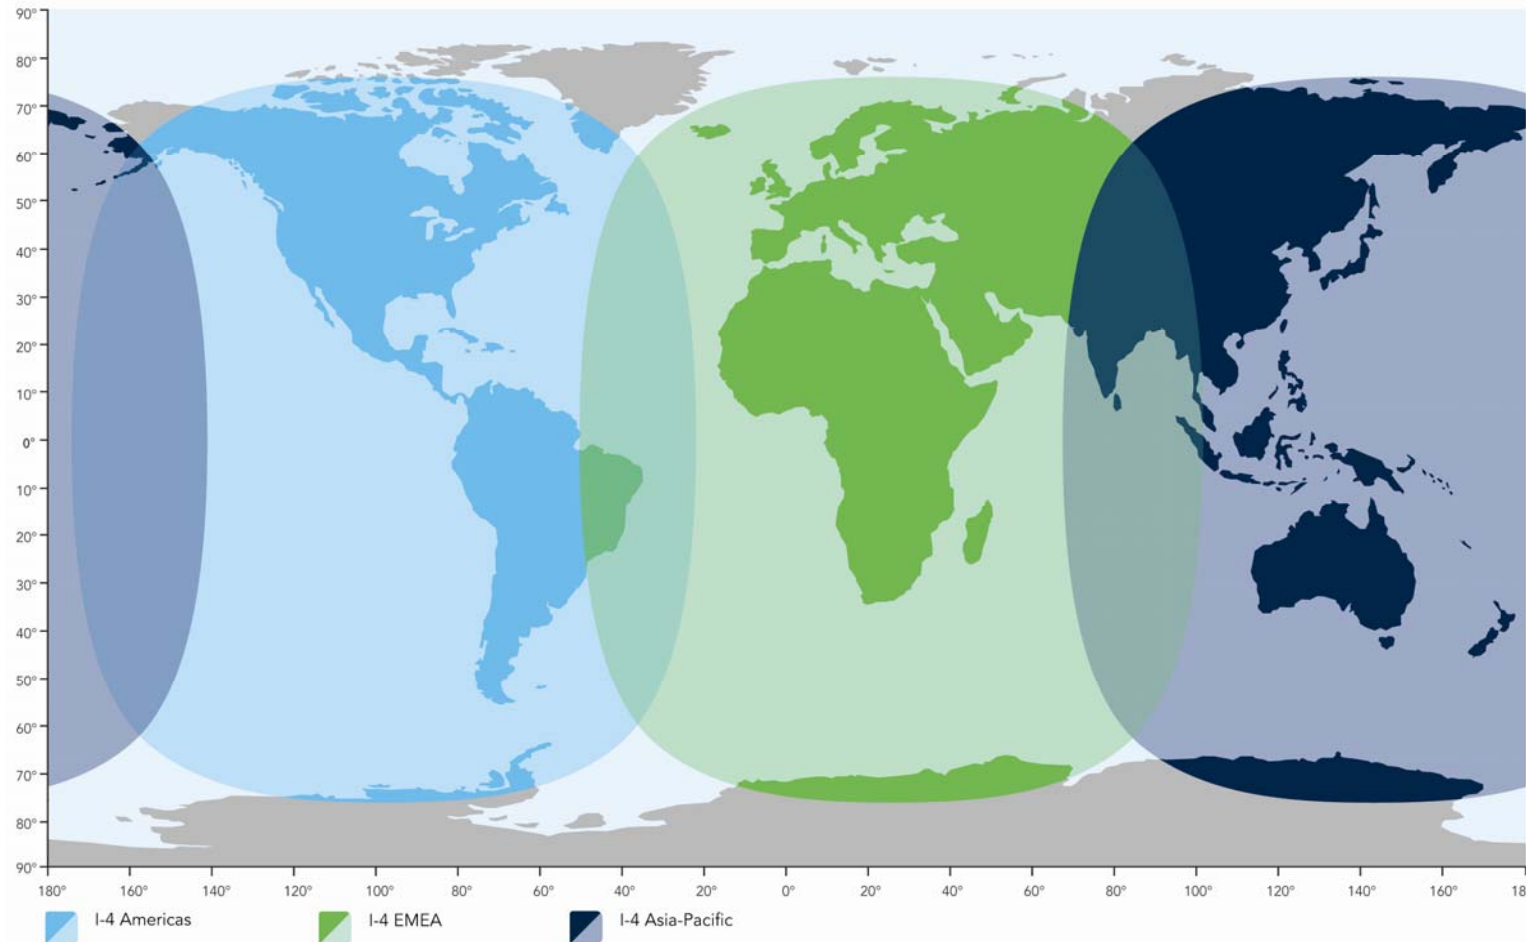

Cruise-IP Light Coverage

This map depicts Inmarsat's expectations of coverage, but does not represent a guarantee of service. The availability of service at the edge of coverage areas fluctuates depending on various conditions. FleetBroadband coverage February 2009.