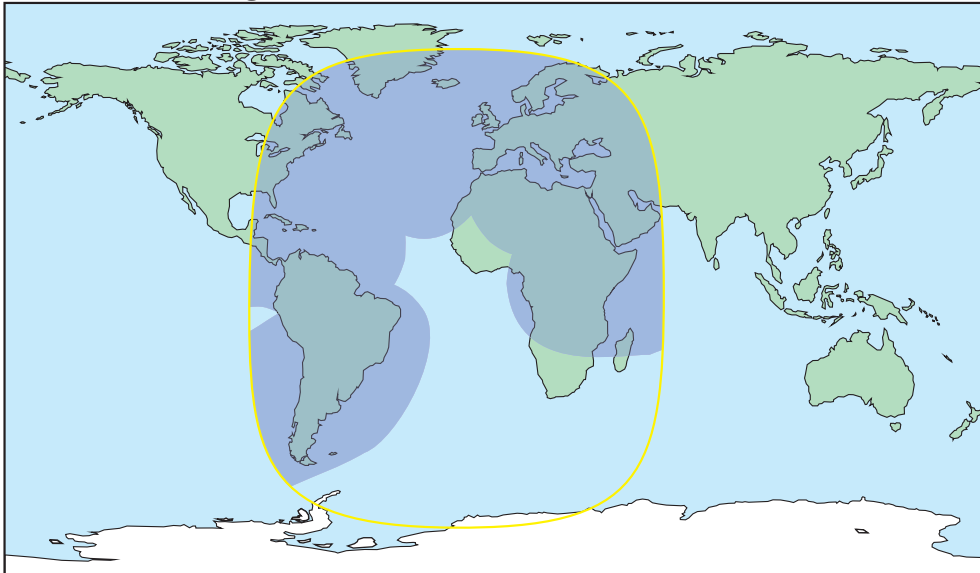

Mobile Satellite Communication

Worldwide Coverage Map

Global beam coverage

- Pacific Ocean Region
- Atlantic Ocean Region-West
- Atlantic Ocean Region-East
- Indian Ocean Region

Global Area Network and Inmarsat mini-M phone coverage
(for individual coverage areas of each ocean region please accompanying maps)

Inmarsat Customer Care

Tel: +44 (0)20 7728 1777

Fax: +44 (0)20 7728 1746

E-Mail: customer_care@inmarsat.com

Atlantic Ocean Region-West

Indian Ocean Region

Atlantic Ocean Region-East

Pacific Ocean Region

Global beam coverage

- Pacific Ocean Region
- Atlantic Ocean Region-West
- Atlantic Ocean Region-East
- Indian Ocean Region

- Global Area Network and Inmarsat mini-M phone coverage**
(for individual coverage areas of each ocean region please see reverse)
- Extended Coverage Zones**
for Inmarsat mini-M phone and Global Area Network low rate voice and data services

The maps depict Inmarsat's expectations of coverage but do not represent a guarantee of service. The availability of service at the edge of coverage areas fluctuates depending upon a variety of conditions.