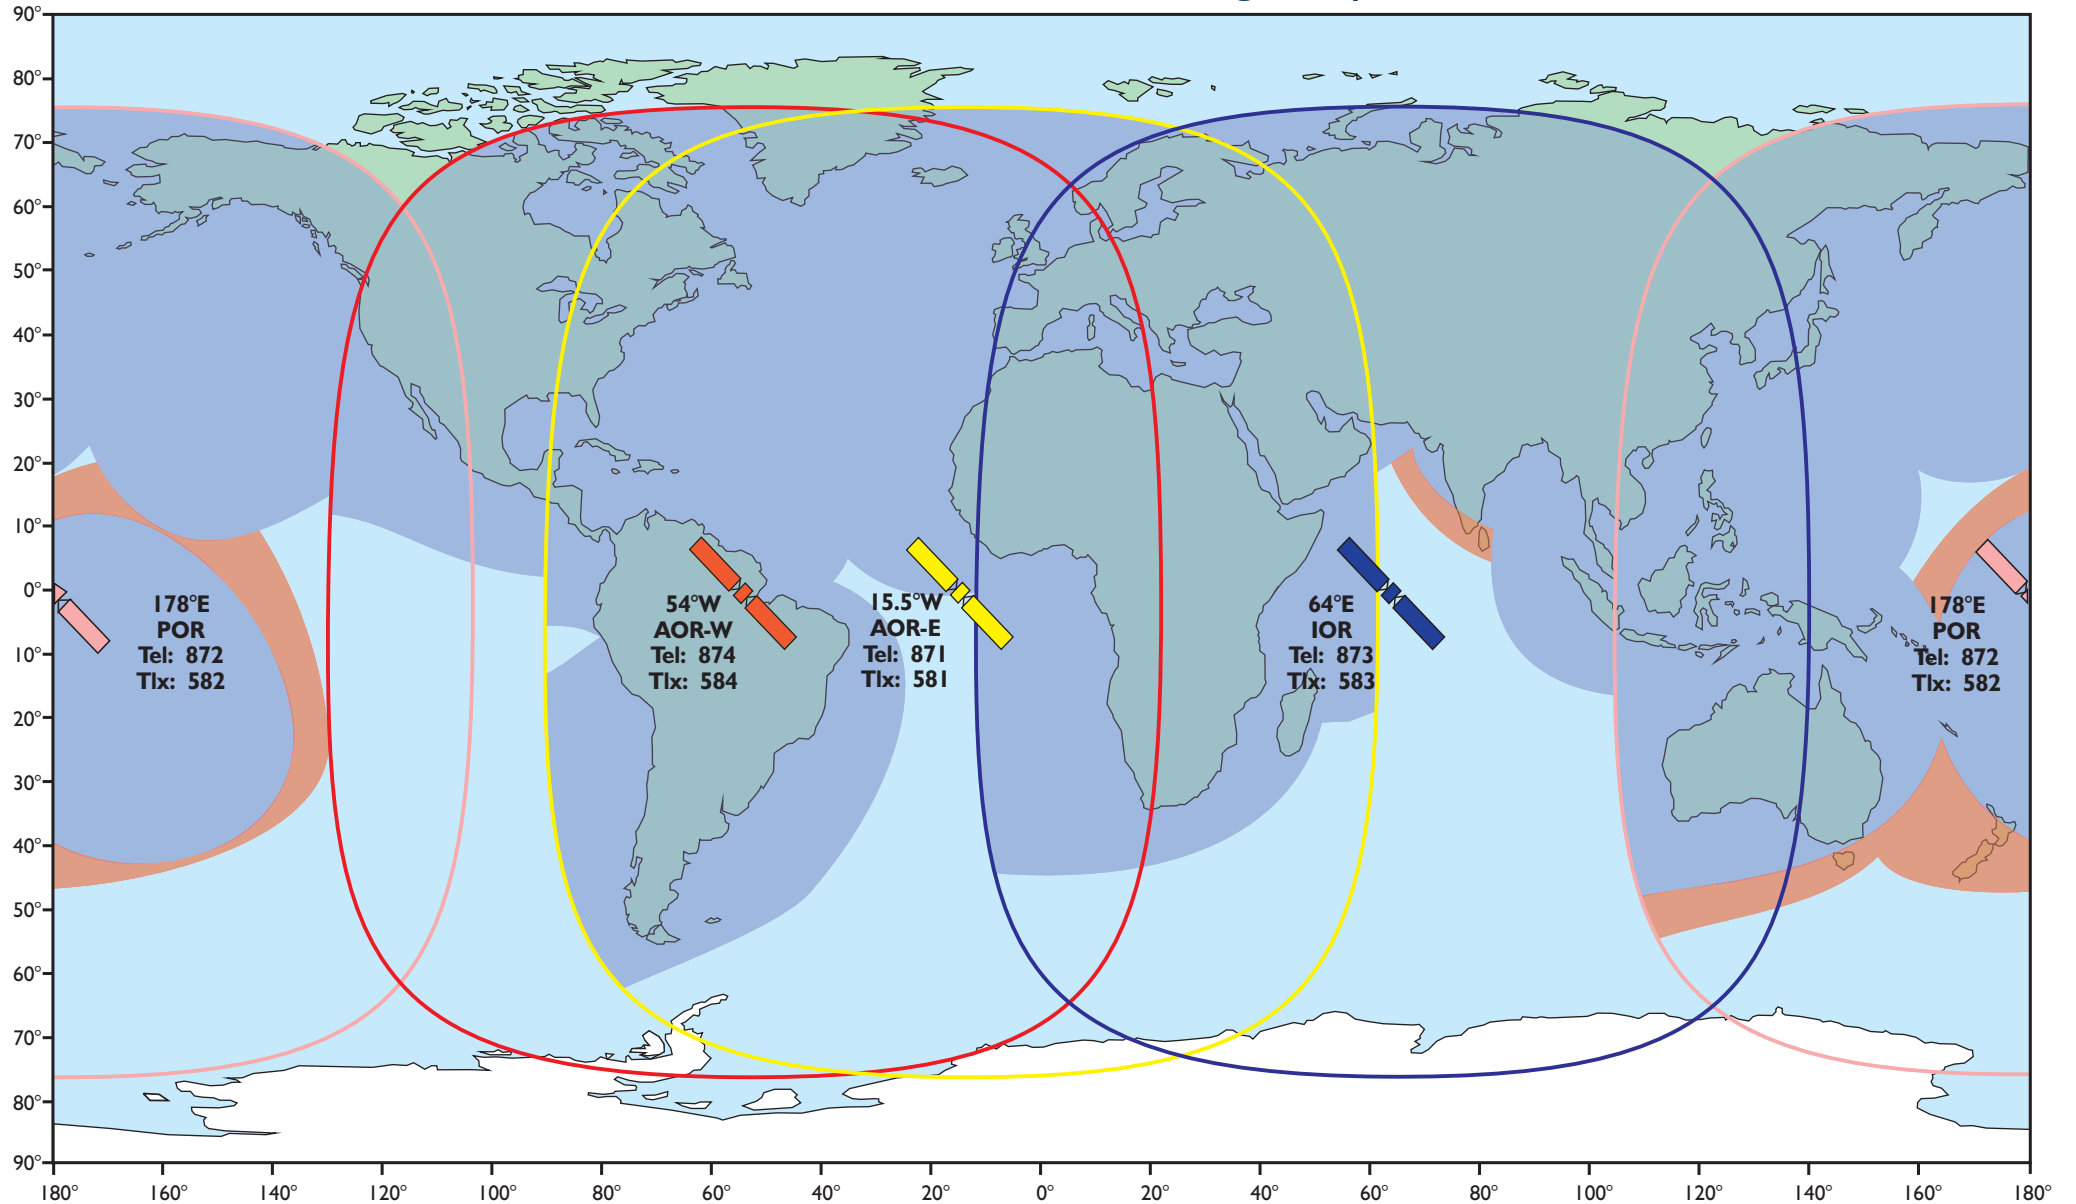

Mobile Satellite Communication

Worldwide Coverage Map

Global beam coverage

- Pacific Ocean Region
- Atlantic Ocean Region-West
- Atlantic Ocean Region-East
- Indian Ocean Region

Global Area Network and Inmarsat mini-M phone coverage
(for individual coverage areas of each ocean region please accompanying maps)

Extended Coverage Zones
for Inmarsat mini-M phone and Global Area Network low rate voice and data services

The map depicts Inmarsat's expectations of coverage but does not represent a guarantee of service. The availability of service at the edge of coverage areas fluctuates depending upon a variety of conditions.

Global beam coverage

- Pacific Ocean Region
- Atlantic Ocean Region-West
- Atlantic Ocean Region-East
- Indian Ocean Region

- Global Area Network and Inmarsat mini-M phone coverage**
(for individual coverage areas of each ocean region please see reverse)
- Extended Coverage Zones**
for Inmarsat mini-M phone and Global Area Network low rate voice and data services

The maps depict Inmarsat's expectations of coverage but do not represent a guarantee of service. The availability of service at the edge of coverage areas fluctuates depending upon a variety of conditions.