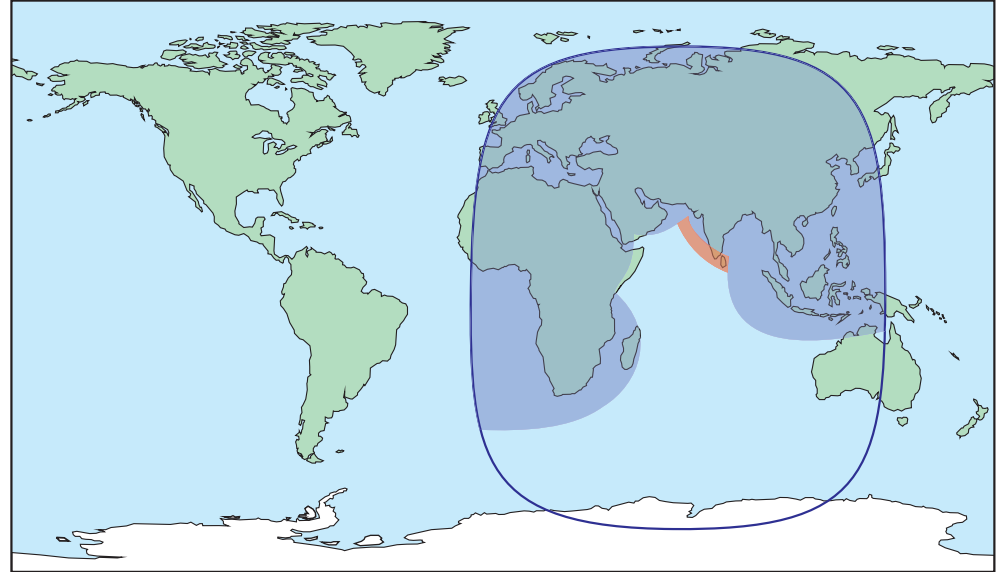

Mobile Satellite Communication

Worldwide Coverage Map

Global beam coverage

- Pacific Ocean Region
- Atlantic Ocean Region-West
- Atlantic Ocean Region-East
- Indian Ocean Region

Global Area Network and Inmarsat mini-M phone coverage
(for individual coverage areas of each ocean region please accompanying maps)

Inmarsat Customer Care

Tel: +44 (0)20 7728 1777

Fax: +44 (0)20 7728 1746

E-Mail: customer_care@inmarsat.com

Atlantic Ocean Region-West

Indian Ocean Region

Atlantic Ocean Region-East

Pacific Ocean Region

Global beam coverage

- Pacific Ocean Region
- Atlantic Ocean Region-West
- Atlantic Ocean Region-East
- Indian Ocean Region

- Global Area Network and Inmarsat mini-M phone coverage**
(for individual coverage areas of each ocean region please see reverse)
- Extended Coverage Zones**
for Inmarsat mini-M phone and Global Area Network low rate voice and data services

The maps depict Inmarsat's expectations of coverage but do not represent a guarantee of service. The availability of service at the edge of coverage areas fluctuates depending upon a variety of conditions.